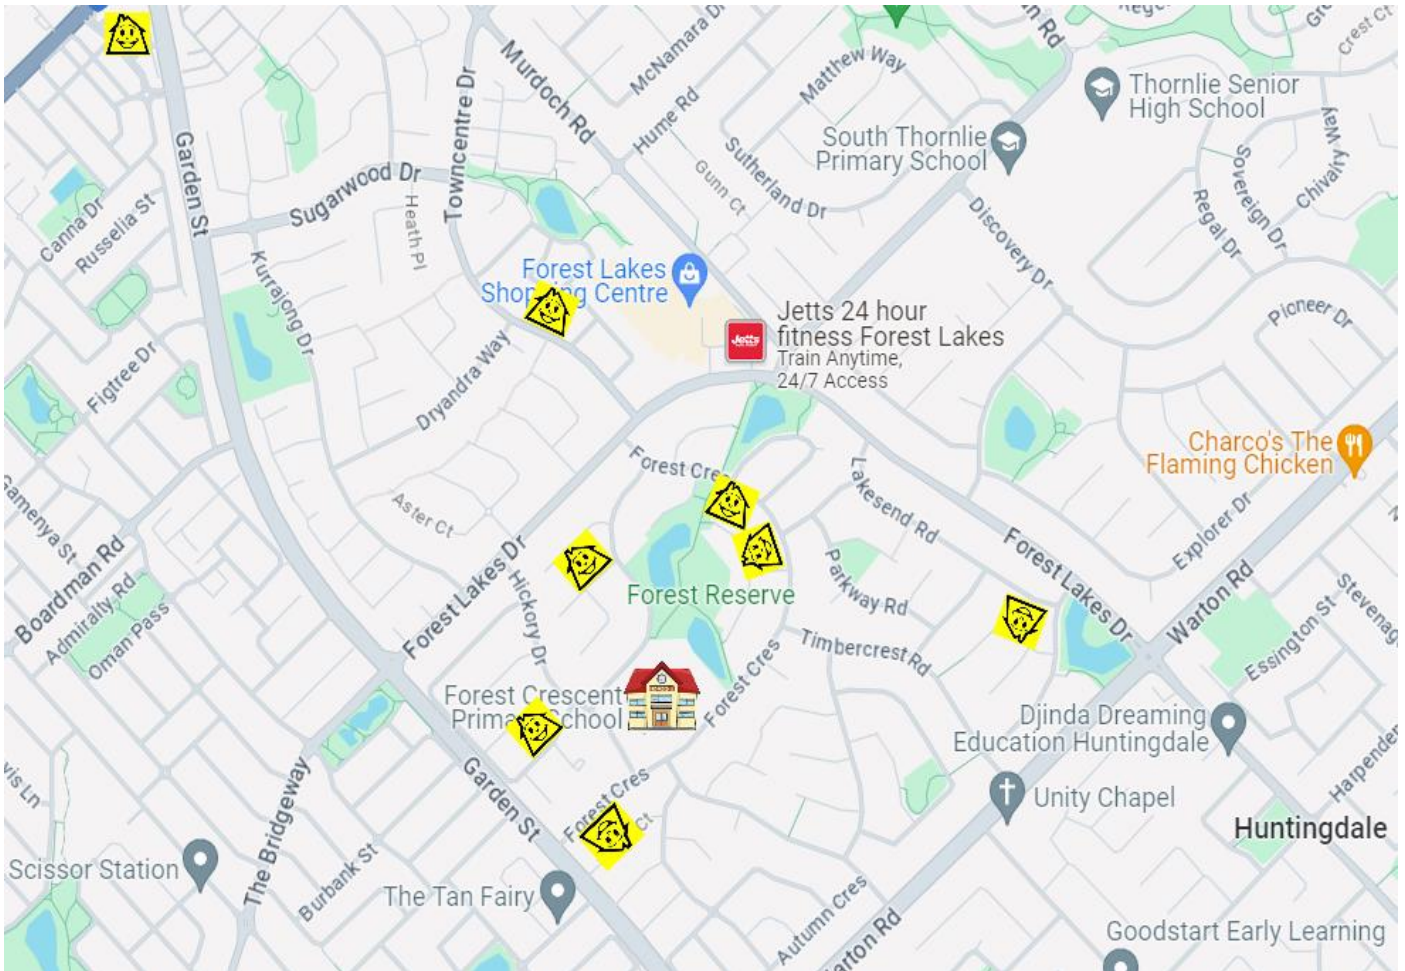

FOREST CRESCENT PRIMARY SCHOOL

SAFETY HOUSES

This map shows where the local safety houses are around Forest Crescent Primary School. Their location is indicated by the yellow safety house sign.

Feeling Unsure? Knock on a Safety House Door!

The distinctive yellow smiling house logo helps children to easily recognise an approved safety house as a safe place to go, when they feel scared or threatened. If your child walks to and from school, please familiarise them with this map and the location of their nearest safety house.

161 Canna Drive
39 Towncentre Drive
5 Reed Close
108 Forest Crescent

15 Stonebrook Close
50 Tea Tree Way
37 Forest Crescent
4 Lakesend Road